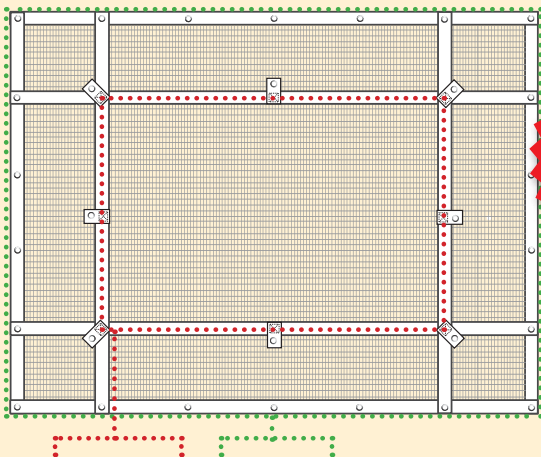

SWL*
225kg
+ SAFE WORKING LOAD

MESH TARPS

SWL*
225kg
 * SAFE WORKING LOAD

SIZE	MIN. TRAY SIZE	DIMENSIONS	EYELETS	STRAPS	STOCK CODE
Small	.64 x 1.03m	140 x 1.80m	26	4	SMT-200
Medium	1.25 x 1.60m	2.05 x 2.46m	30	4	MMT-200
Large	1.8 x 2.2m	2.61 x 3.00m	36	4	LMT-200