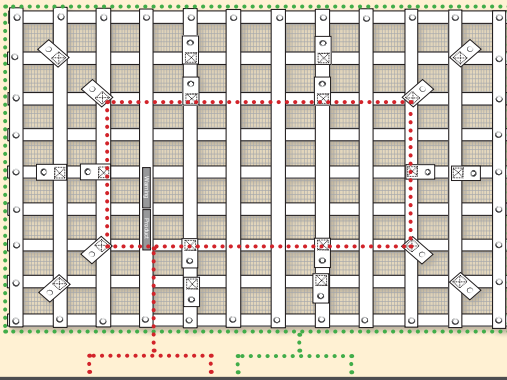

Certified Working Load 1000kg with four straps attached. Working load increases to a maximum of 4000kgs with additional straps.
 Patented design: 6851903

SIZE	MIN. TRAY SIZE	MESH COVERAGE	DIMENSIONS	EYELETS	STRAPS	STOCK CODE
Small	0.64 x 1.03m	1.04 x 1.43m	1.40 x 1.80m	46	4	SGN-200
Medium	1.25 x 1.60m	1.65 x 2.00m	2.05 x 2.46m	86	4	MGN-200
Dual Cab	1.62 x 1.62m	2.23 x 2.23m	2.43 x 2.43m	112	4	DCN-200
Dual Cab Reflective	1.62 x 1.62m	2.23 x 2.23m	2.43 x 2.43m	112	4	DCN-250
Large	1.40 x 1.80m	2.20 x 2.60m	2.61 x 3.00m	114	6	LGN-200
Large Reflective	1.40 x 1.80m	2.20 x 2.60m	2.61 x 3.00m	114	6	LGN-250
X Large	1.80 x 2.80m	2.60 x 3.20m	3.00 x 3.60m	136	8	XGN-200
XX Large	4.43 x 2.07m	5.21 x 2.76m	5.60 X 3.16m	180	8	XXGN-200

Reflective Nets available

FOR ROOF RACKS

SWL
1000kg
* SAFE WORKING LOAD

SIZE	MIN. TRAY SIZE	DIMENSIONS	EYELETS	STRAPS	STOCK CODE
Small Roof Rack	0.8 x 0.8m	1.58 x 1.58m	40	4	SRN-200
Medium Roof Rack	1.4 x 0.8m	2.18 x 1.58m	58	4	MRN-200
Large Roof Rack	1.8 x 0.8m	2.58 x 1.58m	64	6	LRN-200