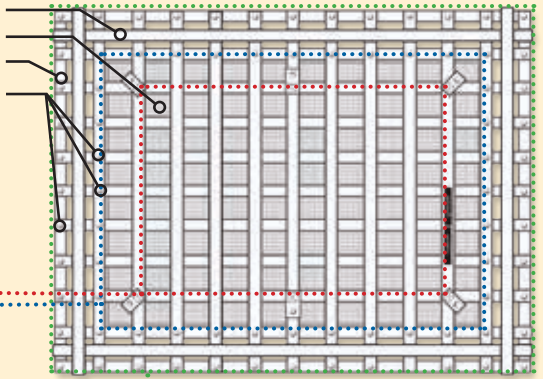

SWL*
1000kg
* SAFE WORKING LOAD

www.safeguardnet.com.au

FITS EVERYTHING FROM BOX TRAILERS TO MEDIUM RIGID TRUCKS.

38.1mm Heavy-duty webbing rated at 544kg/2.6cm
 Heavy-duty mesh rip-stop fabric rated at 126kg/2.6cm
 Triple layered reinforced edges
 Grommet anchoring points - adding straps increases net capacity.
 (Number of anchor points vary with net size).

Certified Working Load 1000kg with four straps attached. Working load increases to a maximum of 4000kgs with additional straps.
 Patented design: 6851903

SIZE	MIN. TRAY SIZE	MESH COVERAGE	DIMENSIONS	EYELETS	STRAPS	STOCK CODE
Small	0.64 x 1.03m	1.04 x 1.43m	1.40 x 1.80m	46	4	SGN-200
Medium	1.25 x 1.60m	1.65 x 2.00m	2.05 x 2.46m	86	4	MGN-200
Dual Cab	1.62 x 1.62m	2.23 x 2.23m	2.43 x 2.43m	112	4	DCN-200
Dual Cab Reflective	1.62 x 1.62m	2.23 x 2.23m	2.43 x 2.43m	112	4	DCN-250
Large	1.40 x 1.80m	2.20 x 2.60m	2.61 x 3.00m	114	6	LGN-200
Large Reflective	1.40 x 1.80m	2.20 x 2.60m	2.61 x 3.00m	114	6	LGN-250
X Large	1.80 x 2.80m	2.60 x 3.20m	3.00 x 3.60m	136	8	XGN-200
XX Large	4.43 x 2.07m	5.21 x 2.76m	5.60 X 3.16m	180	8	XXGN-200